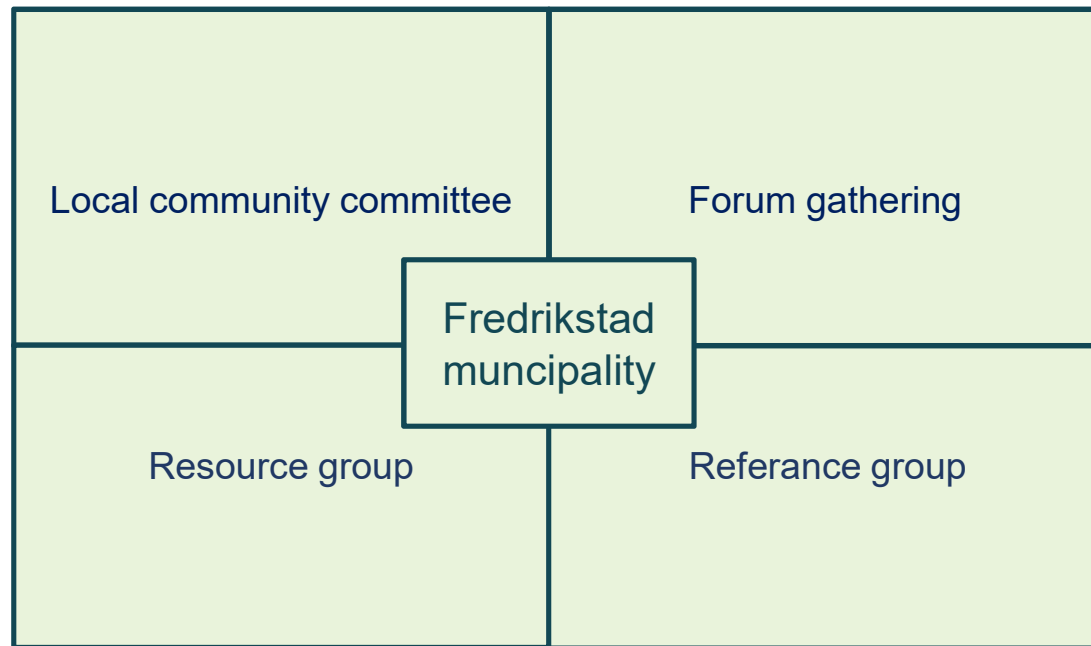

The local committee

- Closely linked to the municipality
- Gets funding
- Consultation
- - community plan
 - area plan
 - plan initiative
 - zoning plan
 - regulations
- Write reports from meetings
- Distributed to politicians and administration
- Coordinators
- Citizen dialogue handbook

The local community model in Fredrikstad
(lokalsamfunnsmodellen)

Local community committee
- a tool for citizen involvement,
co-creation and
democracy development

The future is NOW!

One-way communication