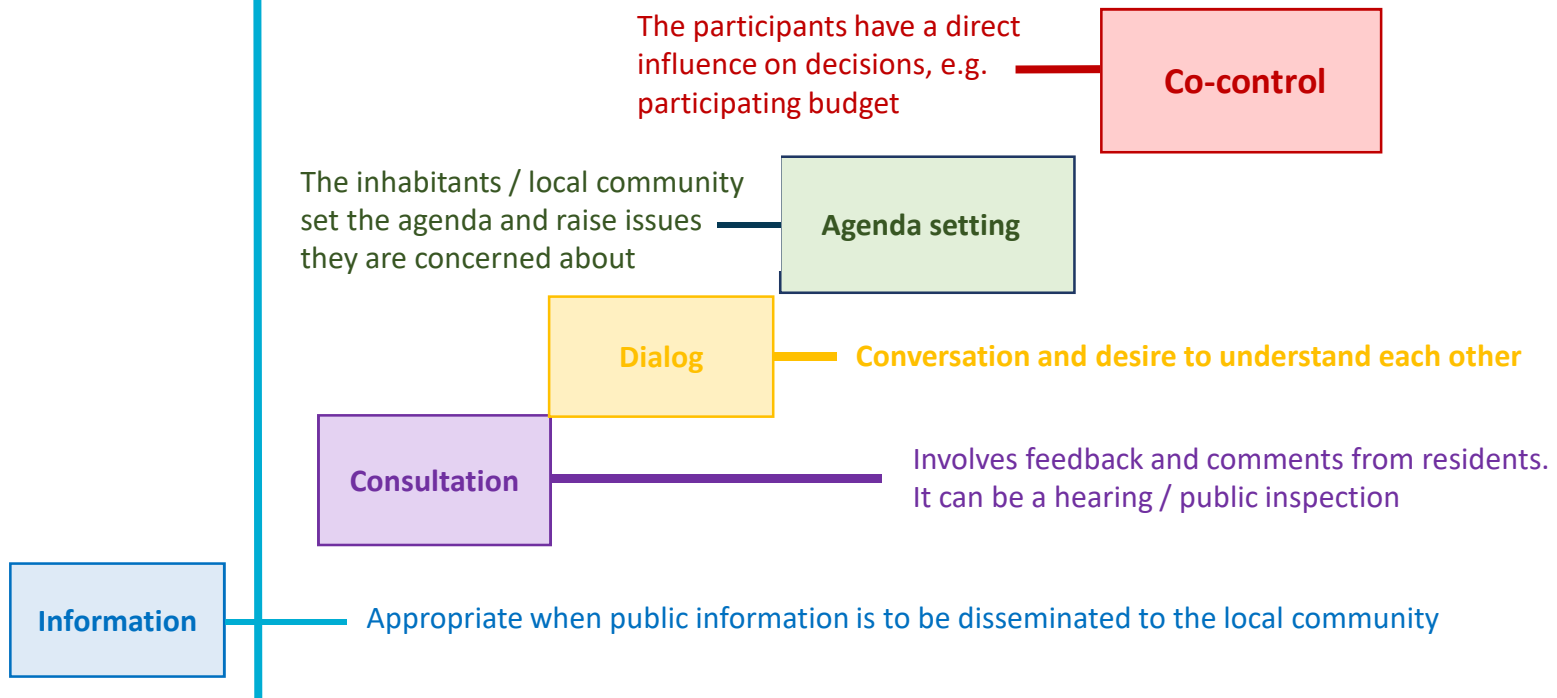

The local committee

- Closely linked to the municipality
- Gets funding
- Consultation
- - community plan
 - area plan
 - plan initiative
 - zoning plan
 - regulations
- Write reports from meetings
- Distributed to politicians and administration
- Coordinators
- Citizen dialogue handbook

The local community model in Fredrikstad
(lokalsamfunnsmodellen)

Local community committee
- a tool for citizen involvement,
co-creation and
democracy development

The future is NOW!

One-way communication

Two-way communication

Handbook in citizen dialogue

Resource group

- Representatives from the local community committees and the municipality's sections.
- Develop procedures for participation and collaboration
- Collaboration procedures that describe routines for collaboration between municipal enterprises and the local community committees.
- Ensure a good and trust-based interaction with citizens, volunteers, business, administration and politics
- Set agenda for forum gathering

Reference group

- Anchor the local community model in the municipality's administrative and political leadership.
- Head of department group
- Anchor major topics such as the local community model, public health, active life, violence in close relationships, safe upbringing, green areas, cultural centers, etc..